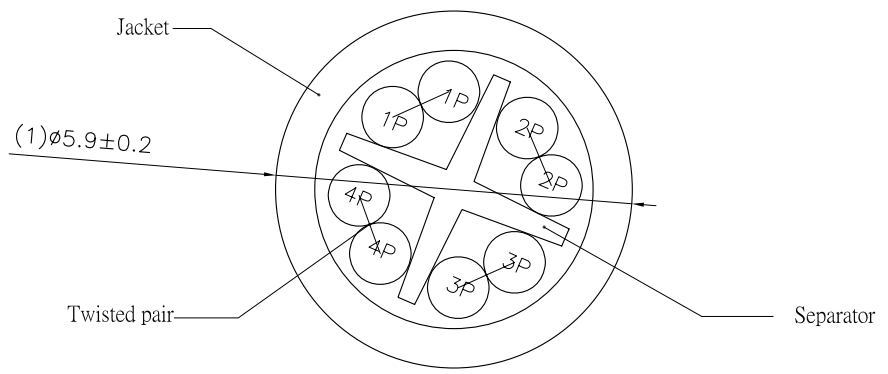

Datenblatt - Fiche technique - Data sheet

21.15.0991

ROLINE UTP-Kabel Kat.6 / Class E Massivdraht, 300m

ROLINE Câble UTP Cat.6 / Classe E rigide, 300m

ROLINE UTP Cable Cat.6 / Class E, Solid Wire, AWG23, 300 m

1 2 3 4 5 6

A

SCALE 8/1

A

B

SCALE 1/2

B

C

SCALE 1/1

roline UTP INSTALL CABLE 23AWG 4PR 75°C (UL) E178558 CM rated EIA/TIA-568B.2-1 CAT.6 ETL Verified XXXXXX-X XXXXM

C

Specifications :

- 1.Wiring:T568B
- 2.Copper conductor :23AWG
- 3.XXXXXX-X:Batch Number
- 4.XXXXM:Cable length
- 5.Cable Material P/N:1DURO463000XXRROL000
- 6.Print legend : Black cable with white printing, all other cable with blue printing
- 7.Wire OD :
 - Blue: 0.98 ± 0.01 White/Blue: 0.99 ± 0.01
 - Green: 0.98 ± 0.01 White/Green: 0.99 ± 0.01
 - Orange: 0.97 ± 0.01 White/Orange: 0.98 ± 0.01
 - Brown: 0.97 ± 0.01 White/Browv: 0.98 ± 0.01