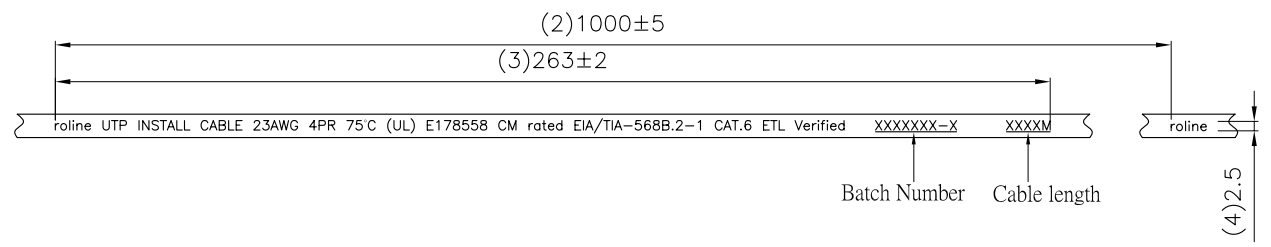

B

C

SCALE 1/1

roline UTP INSTALL CABLE 23AWG 4PR 75°C (UL) E178558 CM rated EIA/TIA-568B.2-1 CAT.6 ETL Verified XXXXXX-X XXXXM

C

Specifications :

- 1.Wiring:T568B
- 2.Copper conductor :23AWG
- 3.XXXXXX-X:Batch Number
- 4.XXXXM:Cable length
- 5.Cable Material P/N:1DURO463000XXRROL000
- 6.Print legend : Black cable with white printing, all other cable with blue printing
- 7.Wire OD :
  - Blue: 0.98 ± 0.01 White/Blue: 0.99 ± 0.01
  - Green: 0.98 ± 0.01 White/Green: 0.99 ± 0.01
  - Orange: 0.97 ± 0.01 White/Orange: 0.98 ± 0.01
  - Brown: 0.97 ± 0.01 White/Browv: 0.98 ± 0.01

RAL7035/GY	BBAOA240902004	RAL5015/BL	BBAOA240907010
RAL9011/BK	BBAOA240901005	RAL6029/GN	BBAOA240908008
RAL3031/RD	BBAOA240903008	RAL2003/OR	BBAOA240909006
RAL9010/WH	BBAOA240905009	RAL4005/PU	BBAOA240910006
RAL1021/YL	BBAOA240906008	RAL4003/PK	BBAOA240911006
Color	P/N	Color	P/N

GENERAL TOLERANCE OF DIMENSIONS x.xxx ±0.005 x.xx ±0.05 x.x ±0.1	DRAWING	17.JUN.2010	Connie	rotronic
	CHECK	17.JUN.2010	KLi	
	APPROVAL	17.JUN.2010	Yty	
	DATE	NAME	ITEM NO.: 21.15.0991(305M)	
SCALE	1/1 (A4)	UNIT	mm	DES.: ROL-URO-C6-CABLE
DRAWING NO. 21.15.0991(305M)		DRAWING CLASSIFICATION		
DRAWING CLASSIFICATION				
SHEET 1 OF 1		A1		

D

D

1 2 3 4 5 6

0 10cm